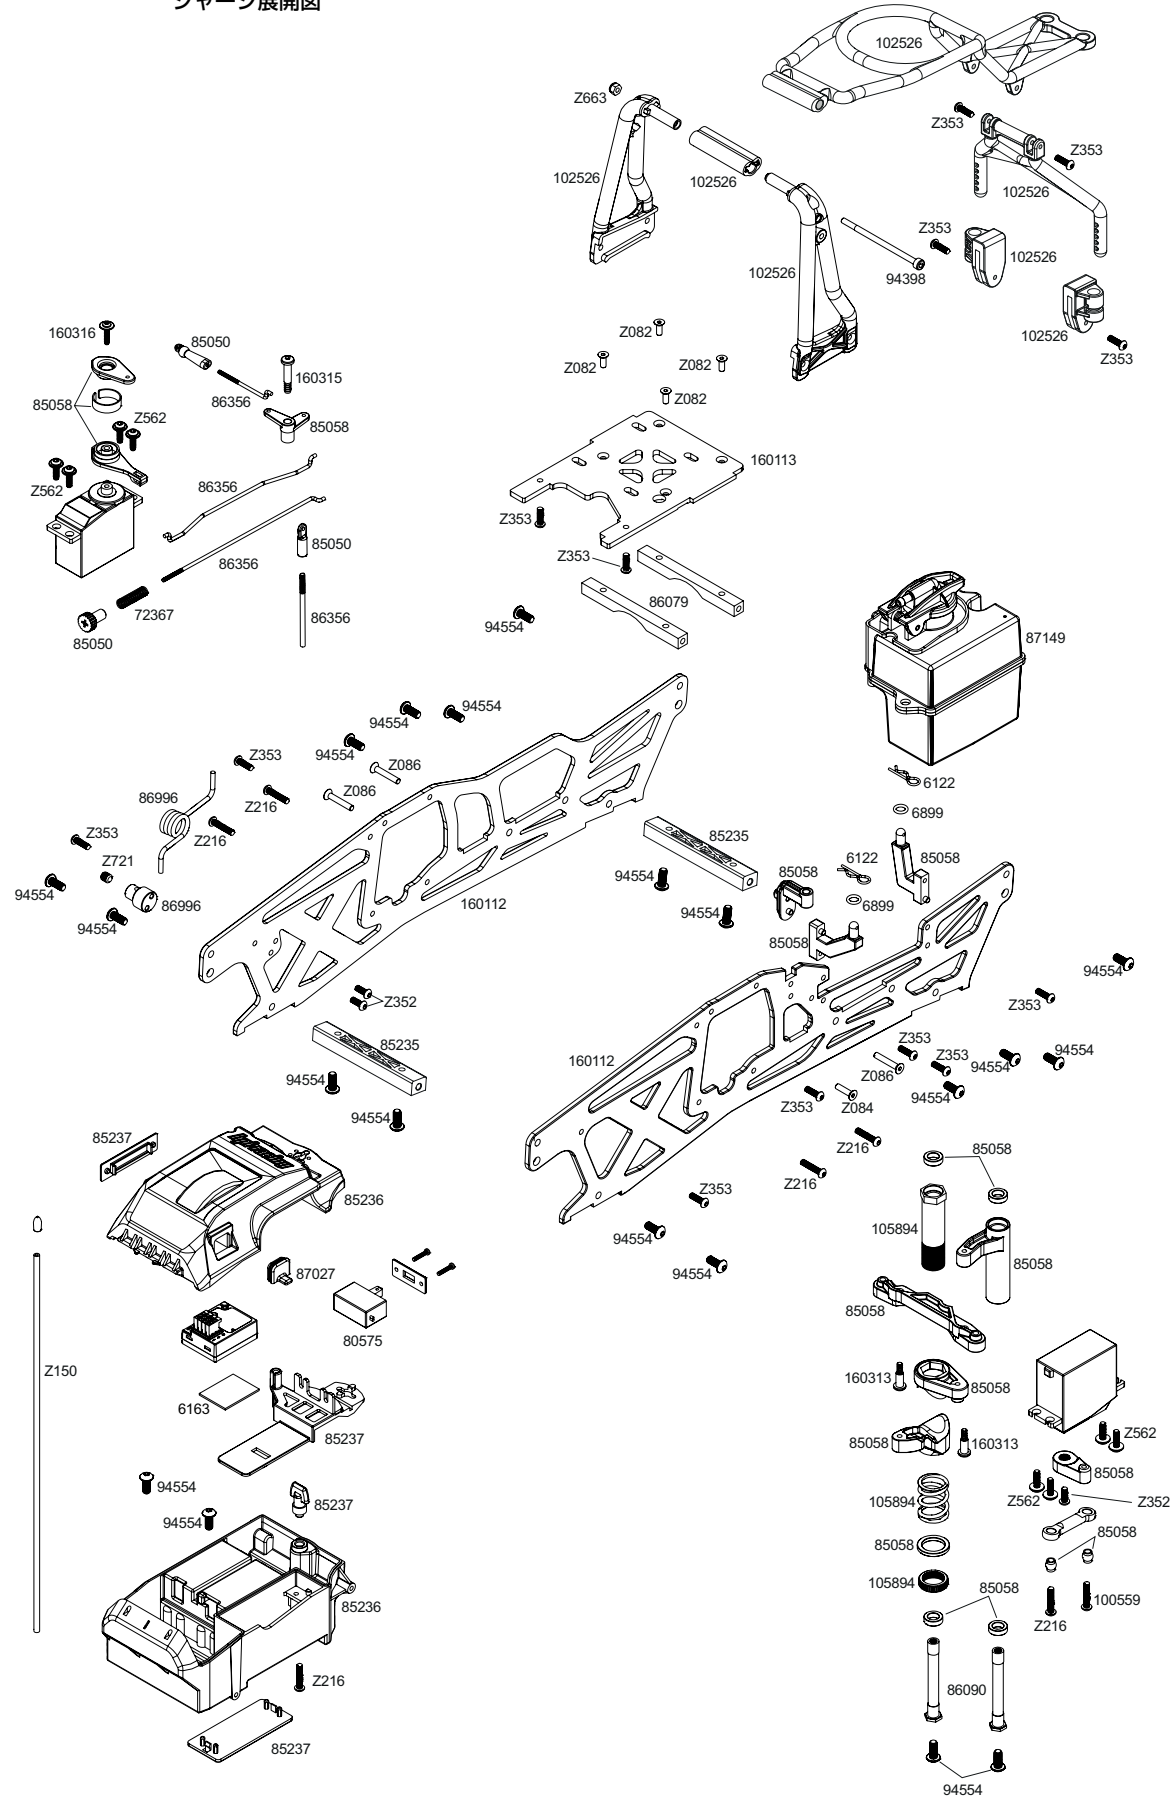

Chassis Assembly
Chassis

Montage du châssis
シャーシ展開図